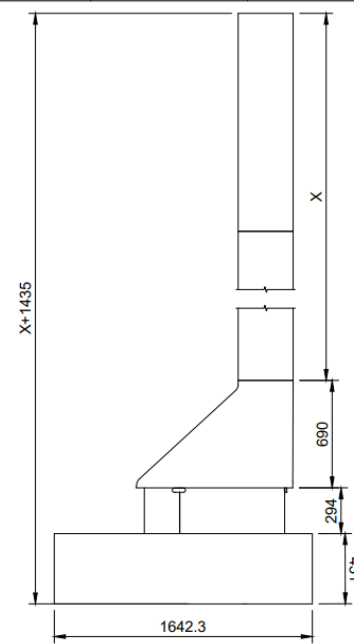

Dept.	Technical reference	Created by	2023. 09. 16.	Approved by
		Document type		Document status
		Title	Presupposto eccentrico	DWG No.
		Rev.	Date of issue	Sheet
				1/1