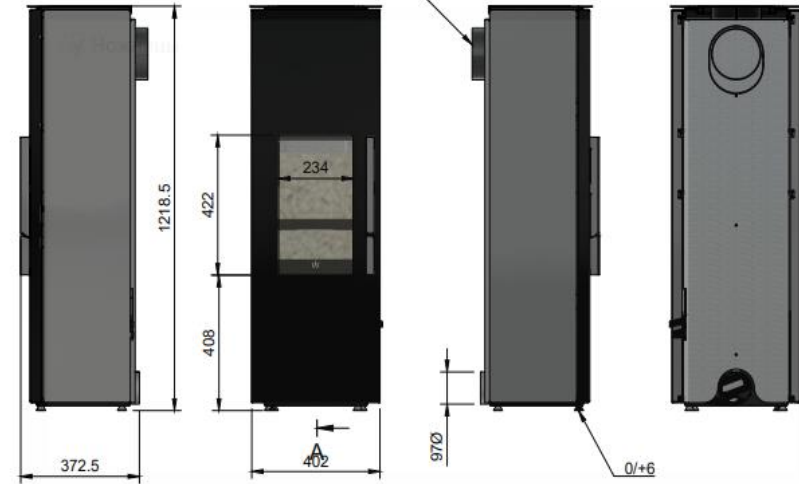

Onix 5

EN standard: 13240
Power: 6 kW
Net power: 4.8 kW
Efficiency: 80%

A-A (1:10)

KFC stoves

Modern air and water heating devices with high efficiency, the aesthetic characteristics of which allow them to fit into any interior