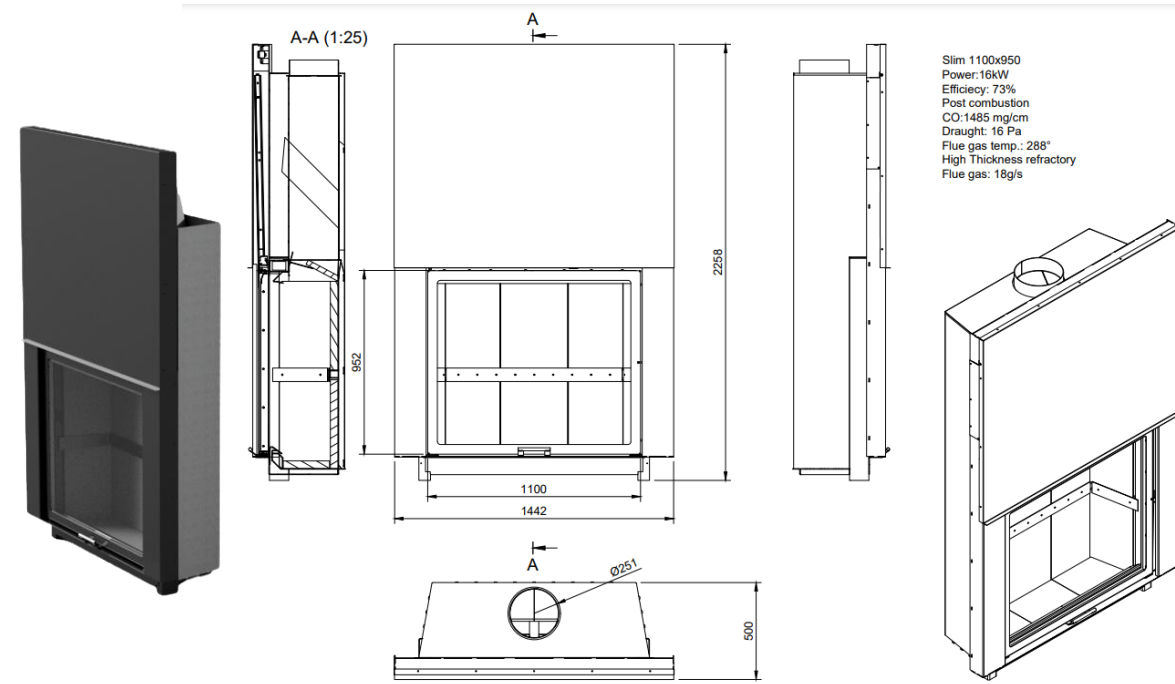

Slim Large

Twin

EN standard: 13240