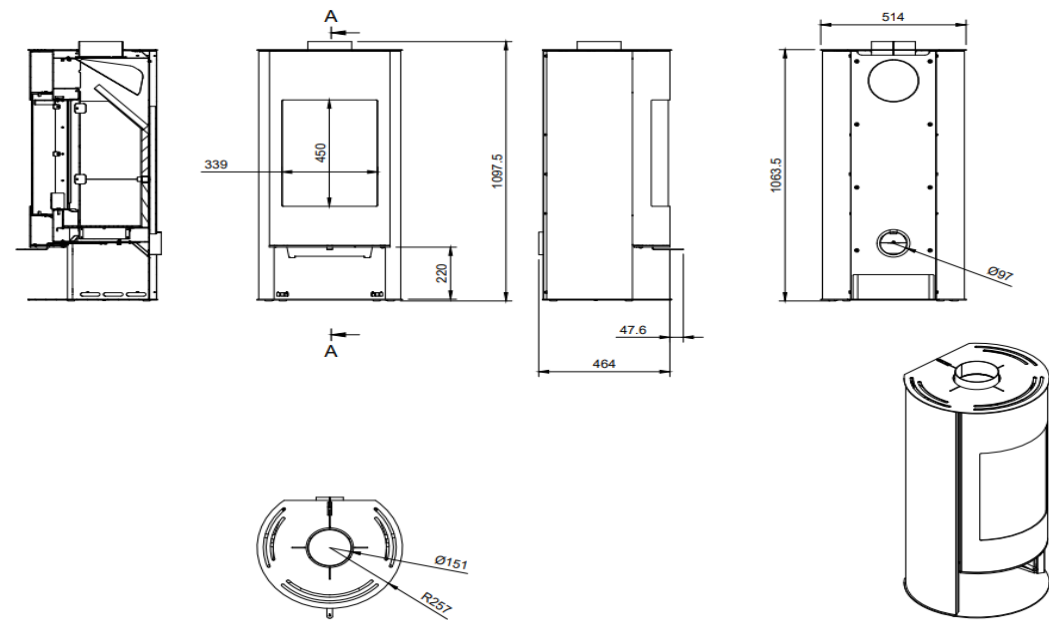

Onix R7

6,7 kW
Robax ceramic glass 750°C
Flue 150mm Ext.
Air intake 100mm
Net weight 97 Kg
Internal ash pan

<https://www.kfc-fireplaces.com>

+34 656881145

mondefoc@gmail.com

KFC stoves

Modern air and water heating devices with high efficiency, the aesthetic characteristics of which allow them to fit into any interior