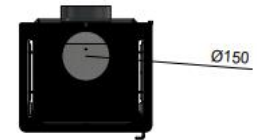

Onix 5

EN standard: 13240
Power: 6 kW
Net power: 4.8 kW
Efficiency: 80%

A-A (1:10)

KFC stoves

Modern air and water heating devices with high efficiency, the aesthetic characteristics of which allow them to fit into any interior