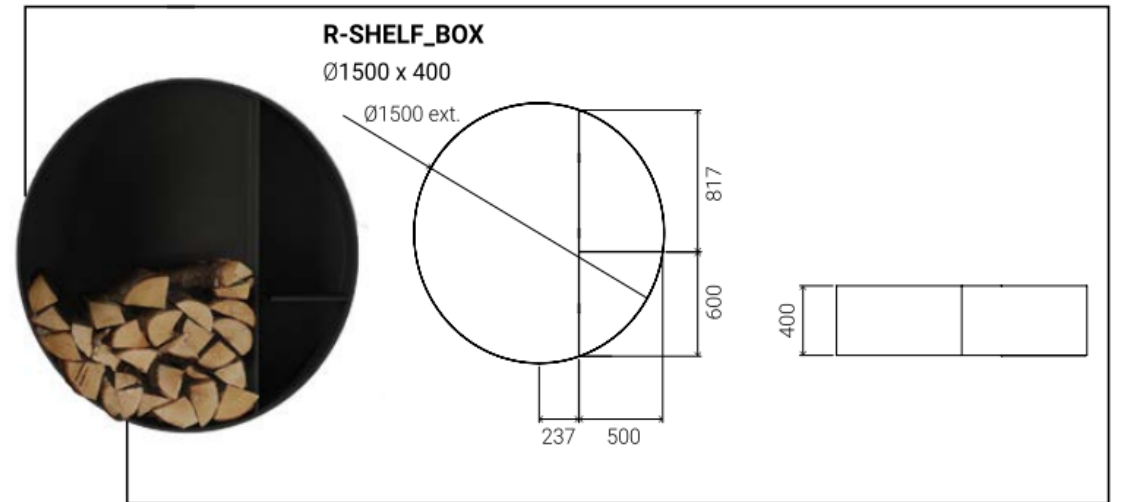

R-Shelf Box

We create an atmosphere of coziness for your outdoor evenings.