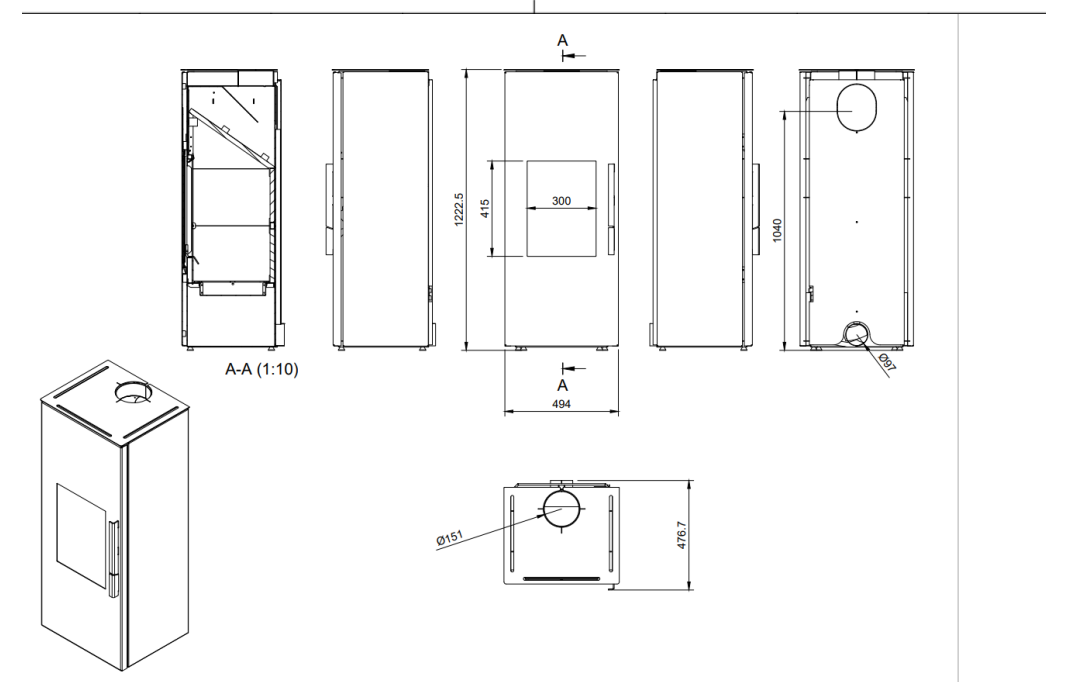

<https://www.kfc-fireplaces.com>

+34 656881145

mondefoc@gmail.com

Onix 12 H2O

EN standard: 13240

Power: 10 kW

Net power: 8 kW

Efficiency: 80%