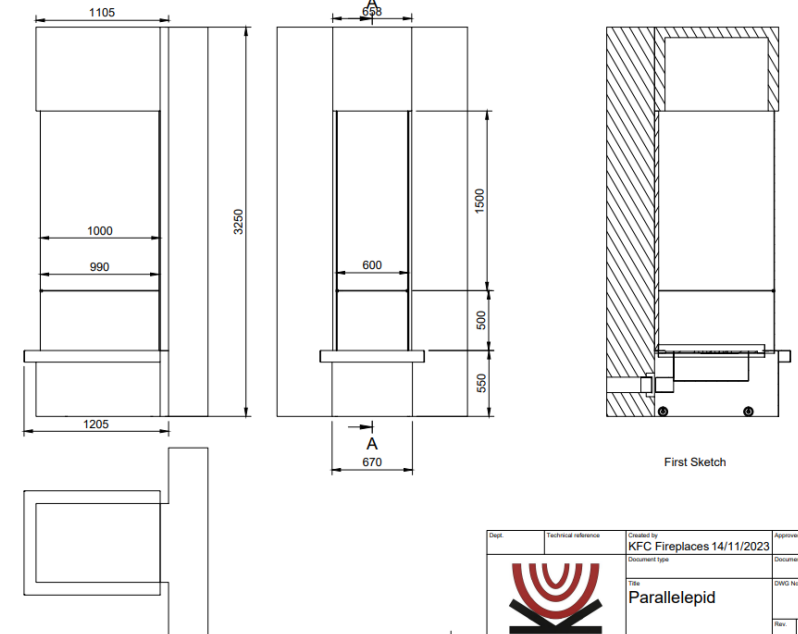

Parallel

Dept	Technical reference	Created by KFC Fireplaces 14/11/2023	Approved by
		Document type	Document status
		Title Parallepid	DWG No.
		Rev.	Date of issue
		Sheet	1/1

<https://www.kfc-fireplaces.com>

+34 656881145
mondefoc@gmail.com