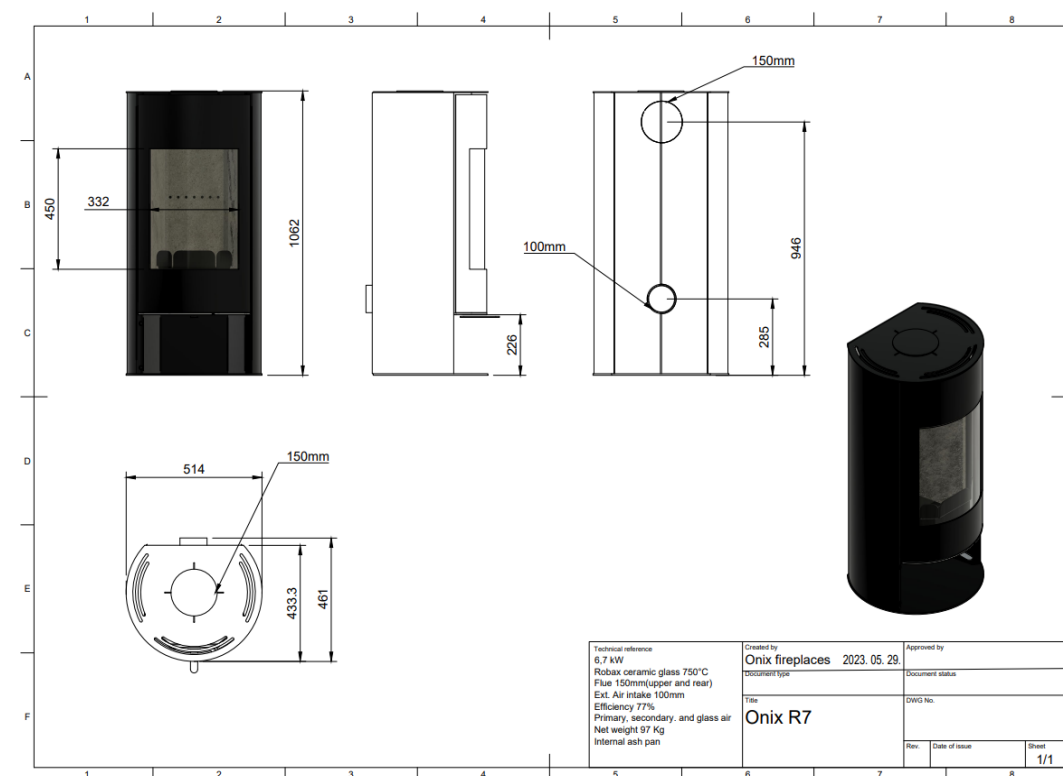

Onix R7

6,7 kW
Robax ceramic glass 750°C
Flue 150mm Ext.
Air intake 100mm
Net weight 97 Kg
Internal ash pan

<https://www.kfc-fireplaces.com>

+34 656881145

mondefoc@gmail.com

KFC stoves

Modern air and water heating devices with high efficiency, the aesthetic characteristics of which allow them to fit into any interior