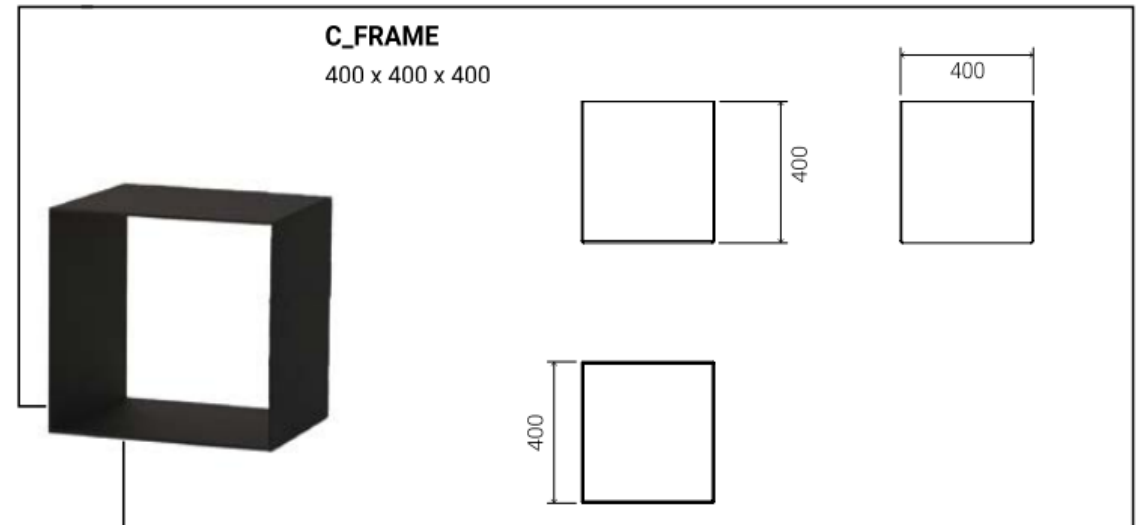

C-Frame

We create an atmosphere of coziness for your outdoor evenings.

<https://www.kfc-fireplaces.com>

+34 656881145
mondefoc@gmail.com