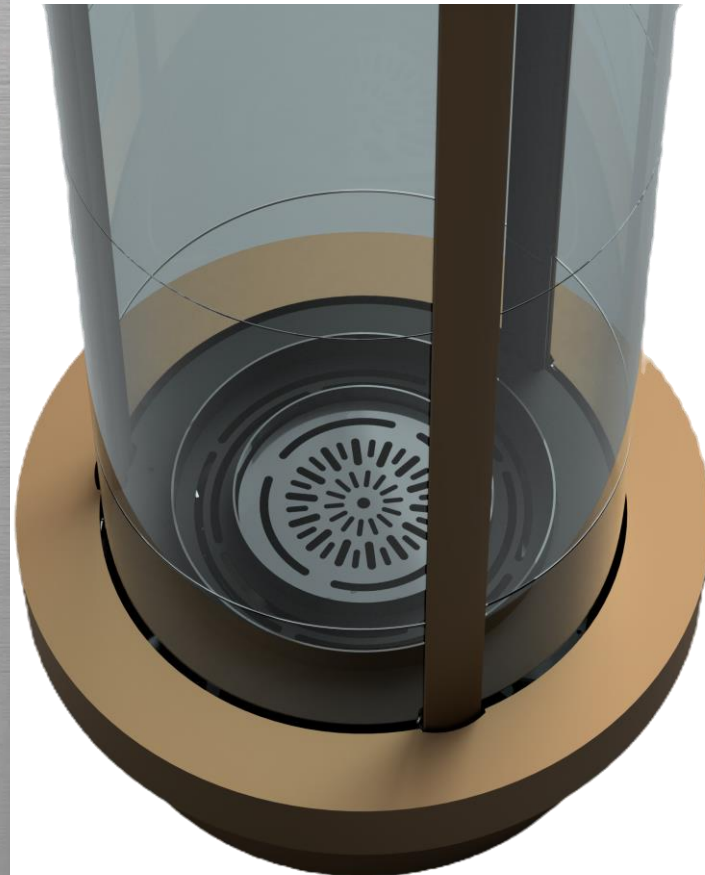

KFC fireplaces

Individually designed and manufactured high-quality fireplaces in various designs and shapes.

<https://www.kfc-fireplaces.com>

+34 656881145

mondefoc@gmail.com

Cypros

personalized project