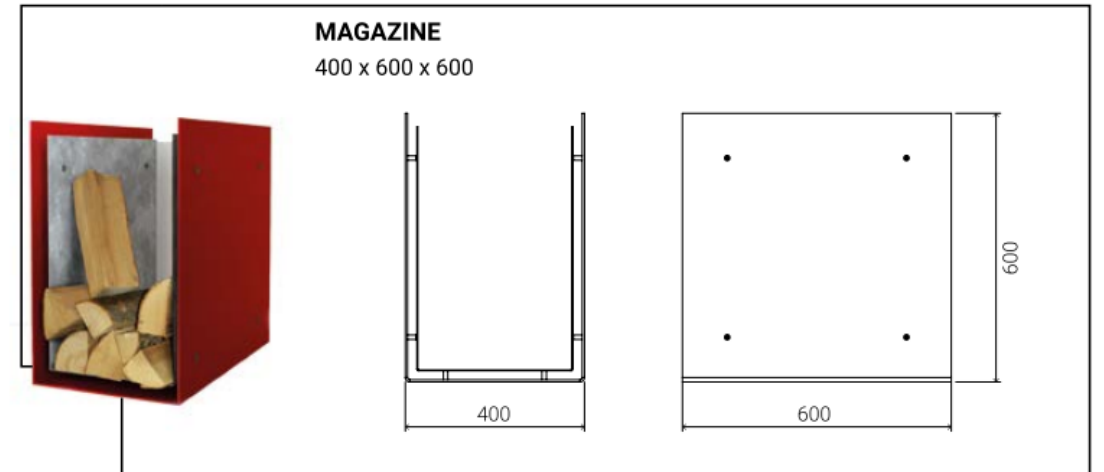

Magazine

<https://www.kfc-fireplaces.com>

+34 656881145

mondefoc@gmail.com