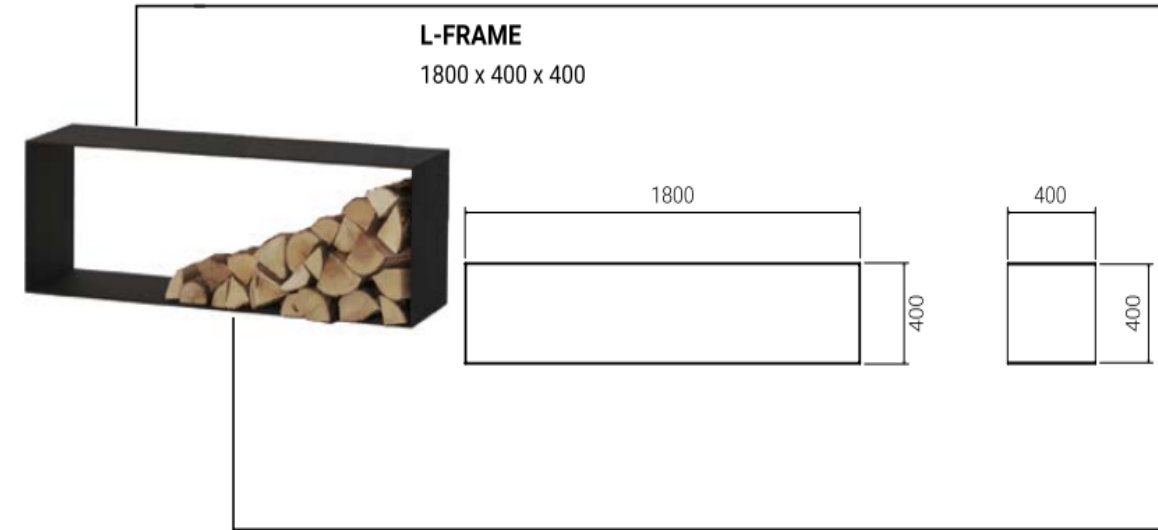

KFC accessories

L-Frame

C-Frame

We create an atmosphere of coziness for your outdoor evenings.

<https://www.kfc-fireplaces.com>

+34 656881145
mondefoc@gmail.com