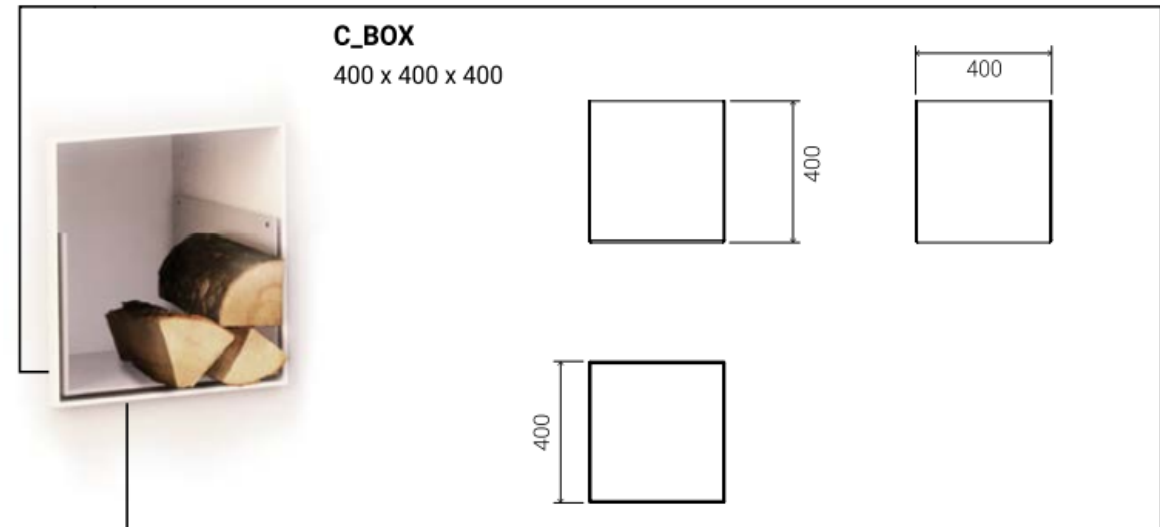

C-Box

We create an atmosphere of coziness for your outdoor evenings.

<https://www.kfc-fireplaces.com>

+34 656881145

mondefoc@gmail.com