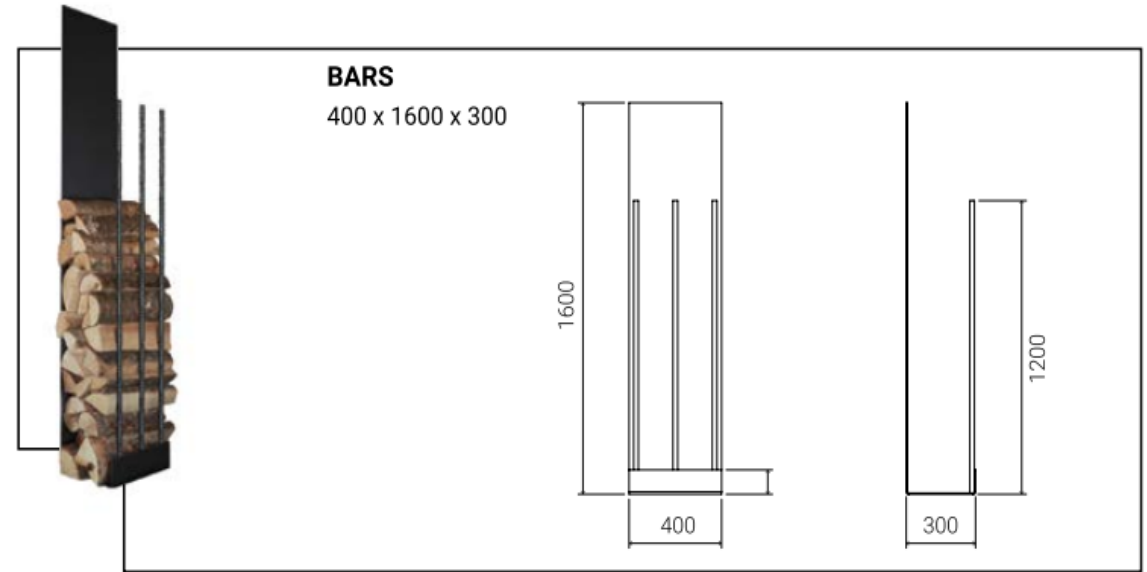

BARS

We create an atmosphere of coziness for your outdoor evenings.