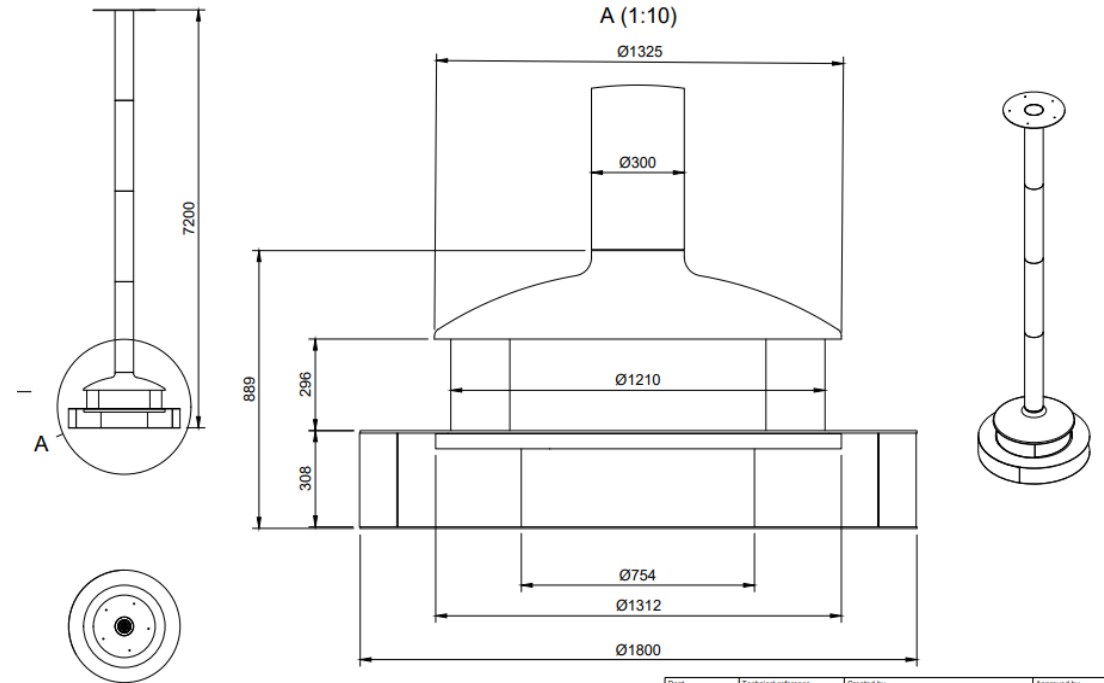

Dept.	Technical reference	Created by	2023. 09. 26.	Approved by
		Document type		Document status
		Title		DWG No.
		Presupposto cappa normale		
Rev.	Date of issue	Sheet	1/1	

<https://www.kfc-fireplaces.com>

+34 656881145

mondefoc@gmail.com