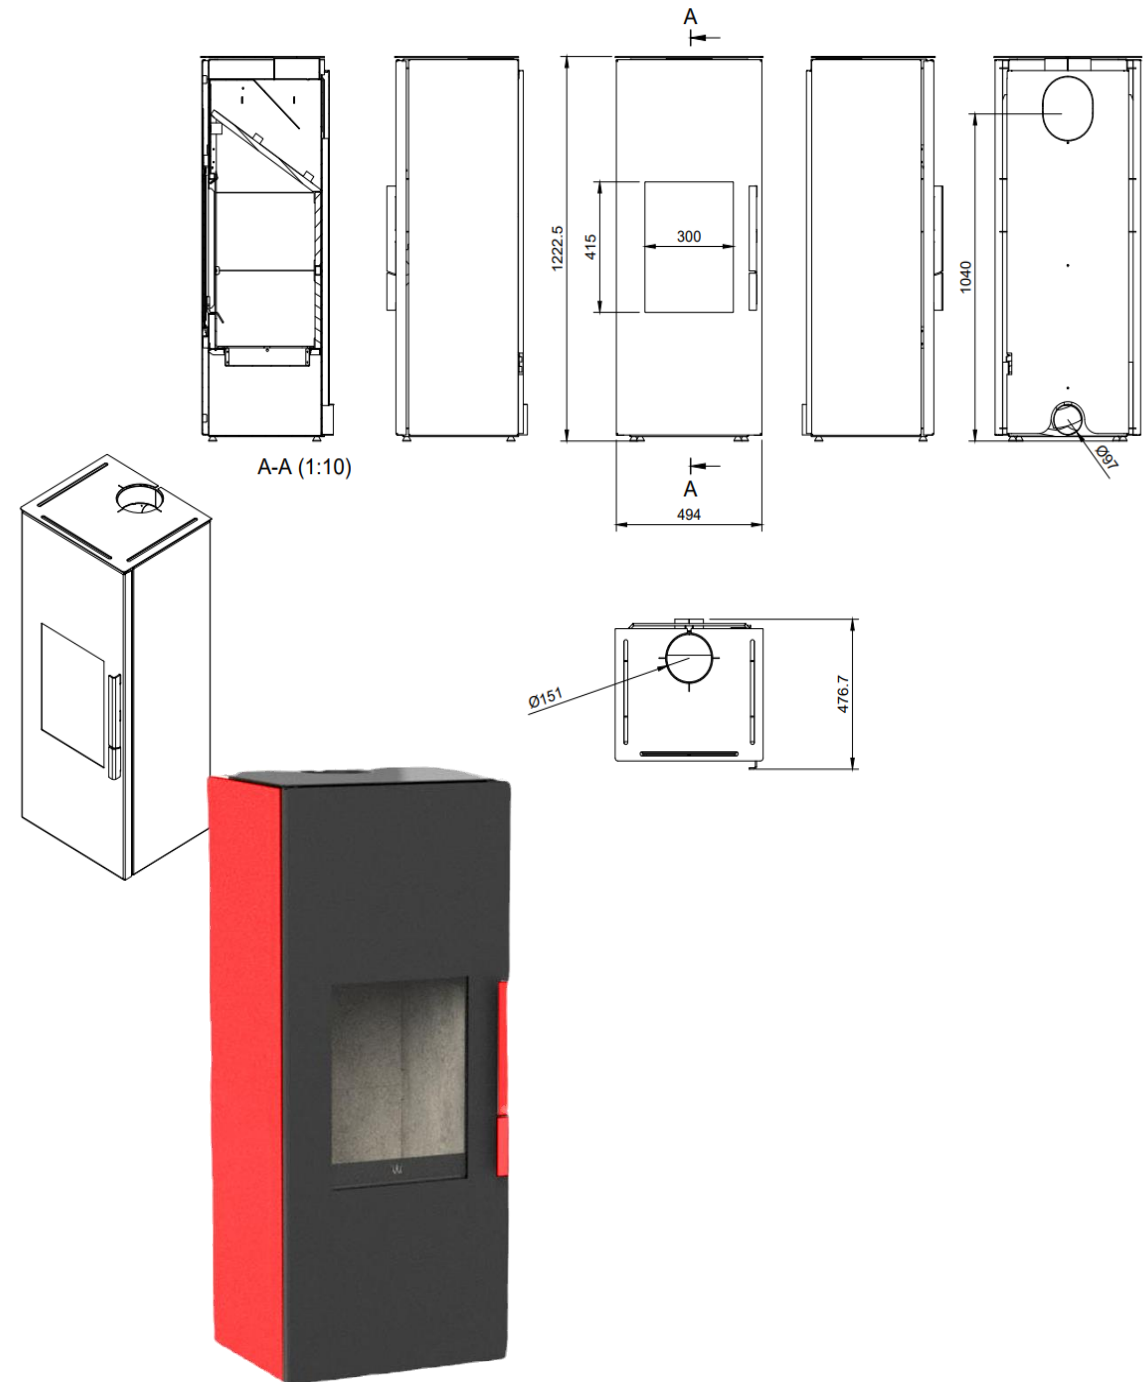

Onix 8

EN standard: 13240

Power: 10 kW

Net power: 8 kW

Efficiency: 83%

KFC stoves

Modern air and water heating devices with high efficiency, the aesthetic characteristics of which allow them to fit into any interior