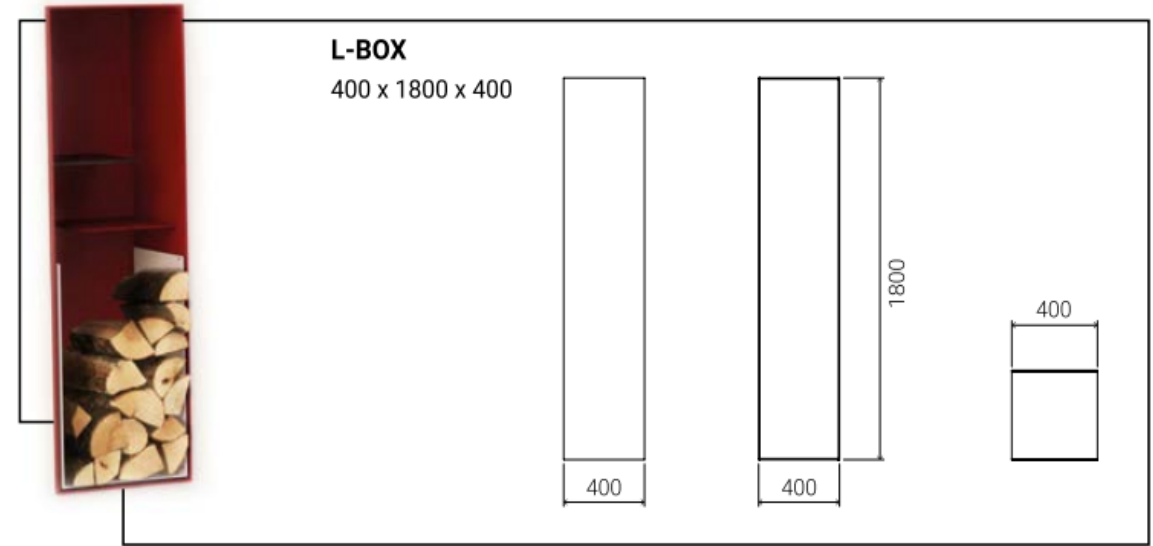

KFC accessories

L-Box

C-Box

We create an atmosphere of coziness for your outdoor evenings.

<https://www.kfc-fireplaces.com>

+34 656881145

mondefoc@gmail.com