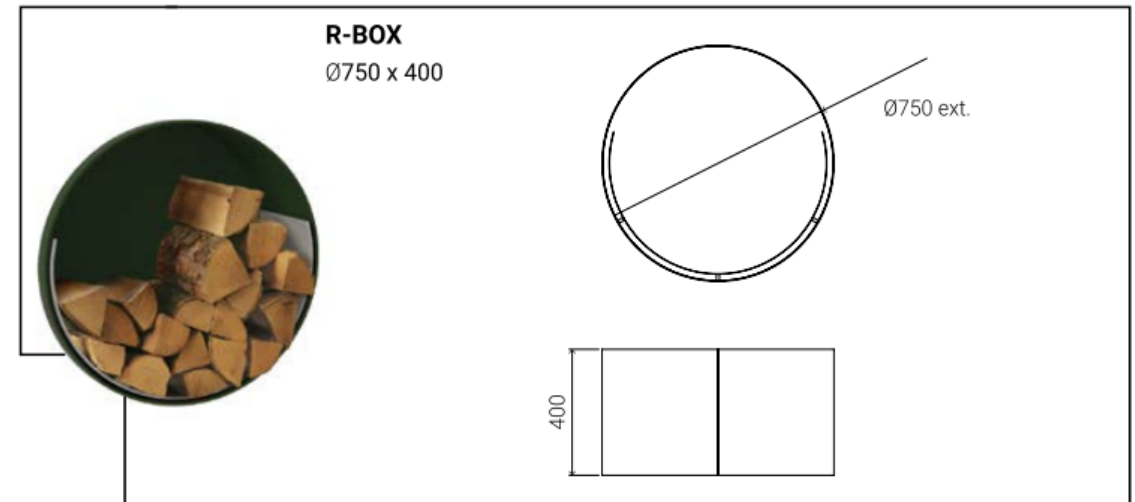

R-Box

<https://www.kfc-fireplaces.com>

+34 656881145

mondefoc@gmail.com